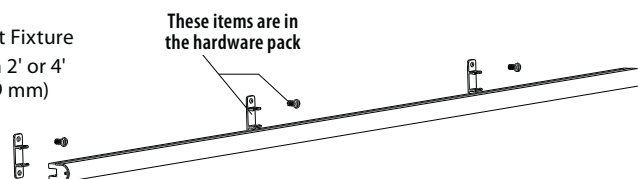

### Slimline Light Fixture Kit<sup>D</sup>

- Kit includes long-life T5 fluorescent bulb, plexiglass cover, light fixture, and hardware necessary to install light under Maxi or Tube Line Upper Shelf
- Light can be positioned in two directions, straight back to provide full light coverage from front to back of shelf or straight down to completely illuminate merchandised product below
- Slimline Light allows joining of multiple light kits with additional purchase of a Slimline Light Fixture Connector Cable (SLFCC)
- To connect Light Fixture Kits to a power source, a Slimline Light Fixture Power Cord (SLFPC) must be purchased

### SLFK-(NW)

SLFK .... Slimline Light Fixture Kit  
 NW .... Nominal Width 2', 3', 4'  
 (610 mm, 914 mm, 1219 mm)

### Slimline Light Fixture<sup>D</sup>

### SLF-(NL)

SLF .... Slimline T5 Light Fixture  
 NL .... Nominal Length 2' or 4'  
 (610 mm or 1219 mm)