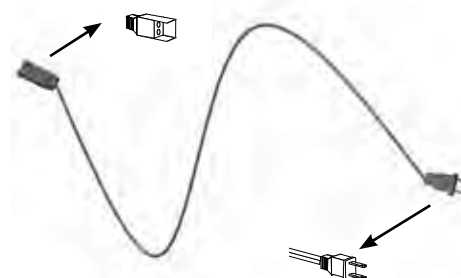

SLFPC-(NL)

SLFPC .... Slimline Light Fixture Power Cord
NL .... Nominal Length 15", 24", 72"
(381 mm, 610 mm, 1829 mm)