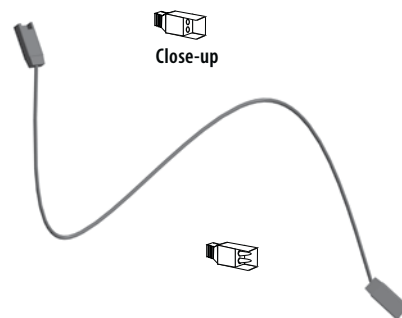

### Slimline Light Fixture<sup>D</sup>

### SLF-(NL)

SLF .... Slimline T5 Light Fixture  
 NL .... Nominal Length 2' or 4'  
 (610 mm or 1219 mm)

### Slimline Light Fixture Connector Cord<sup>D</sup>

- Provides electricity to Slimline Light Fixture Kit, SLFK-(NW)
- Install by placing female receptacle of Connector Cord onto male end of Light Fixture and connecting male end of Connector Cord to female receptacle of adjoining Slimline Light Fixture
- Available in white only

### SLFCC-(NL)

SLFCC .... Slimline Light Fixture Connector Cord  
 NL .... Nominal Length 6", 24", 48"  
 (152 mm, 610 mm, 1219 mm)

**NOTE!**

Power and connector cords are not included with the Lighted Upper Shelf Assembly and must be ordered separately.