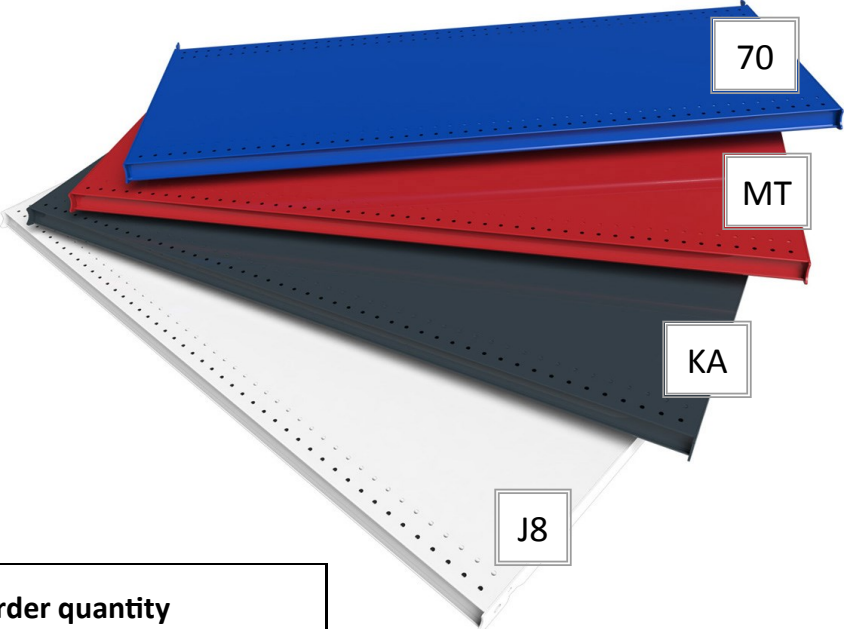

Streater™ Ultra Colors

STREATER

Standard Colors

Décor White (15)

Dove Gray (KM)

Tier 1 Colors

Sahara (B2)

Frosty White (LA)

Black (25)

Tier 2 Colors

Bright Blue (70)

Liberty Red (MT)

Charcoal (KA)

Skyline Gray (GX)

Bright White (J8)

Some colors are subject to order quantity minimums. Integrating new shelving into existing does not guarantee an exact color match