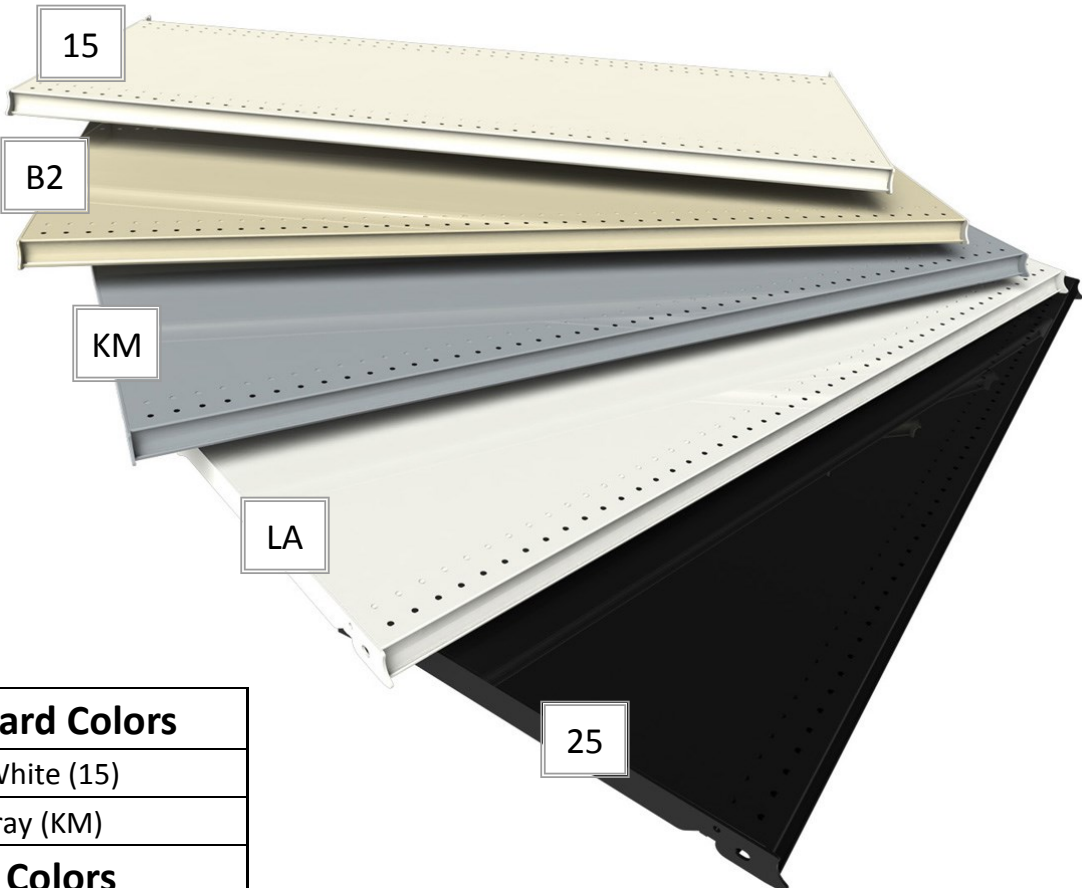

Streater™ Ultra Colors

STREATER

Standard Colors

Décor White (15)

Dove Gray (KM)

Tier 1 Colors

Sahara (B2)

Frosty White (LA)

Black (25)

Tier 2 Colors

Bright Blue (70)

Liberty Red (MT)

Charcoal (KA)

Skyline Gray (GX)

Bright White (J8)

Some colors are subject to order quantity minimums. Integrating new shelving into existing does not guarantee an exact color match